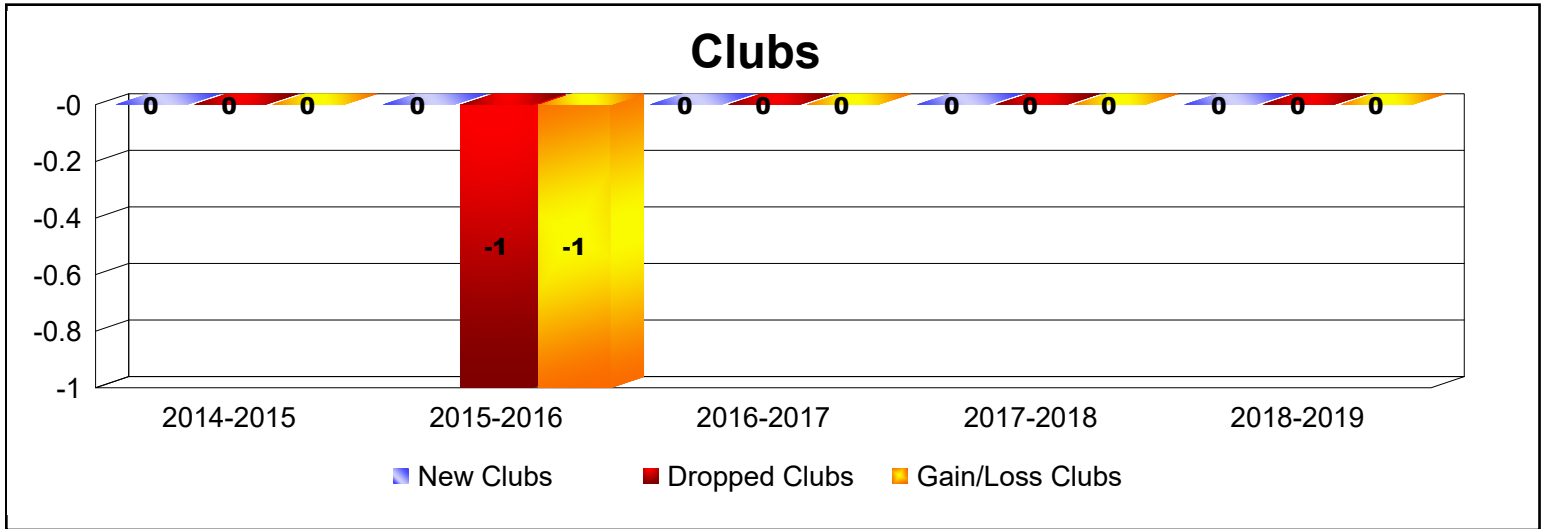

Year	New Clubs	Dropped Clubs	Gain/ Loss Clubs	New Members	Charter Members	Reinstate Members	Transfer Members	Total Member Added	Total Members Dropped	Gain/ Loss Members
2014-2015	0	0	0	25	0	0	2	27	-16	11
2015-2016	0	-1	-1	22	0	0	1	23	-42	-19
2016-2017	0	0	0	30	0	1	5	36	-26	10
2017-2018	0	0	0	26	0	0	0	26	-42	-16
2018-2019	0	0	0	25	0	0	3	28	-30	-2
<b>Average</b>	<b>0</b>	<b>0</b>	<b>0</b>	<b>26</b>	<b>0</b>	<b>0</b>	<b>2</b>	<b>28</b>	<b>-31</b>	<b>-3</b>

Year	New Clubs	Dropped Clubs	Gain/ Loss Clubs	New Members	Charter Members	Reinstate Members	Transfer Members	Total Member Added	Total Members Dropped	Gain/ Loss Members
2014-2015	0	-1	-1	73	0	5	5	83	-131	-48
2015-2016	0	-1	-1	85	1	12	2	100	-125	-25
2016-2017	0	0	0	104	0	2	2	108	-95	13
2017-2018	2	-1	1	72	52	3	3	130	-158	-28
2018-2019	1	-2	-1	64	29	10	9	112	-154	-42
<b>Average</b>	<b>1</b>	<b>-1</b>	<b>0</b>	<b>80</b>	<b>16</b>	<b>6</b>	<b>4</b>	<b>107</b>	<b>-133</b>	<b>-26</b>