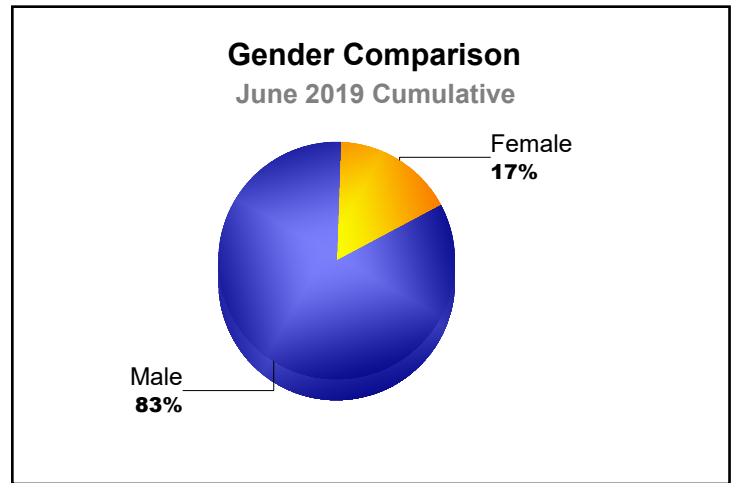

Year	New Clubs	Dropped Clubs	Gain/ Loss Clubs	New Members	Charter Members	Reinstate Members	Transfer Members	Total Member Added	Total Members Dropped	Gain/ Loss Members
2014-2015	0	0	0	25	0	0	2	27	-16	11
2015-2016	0	-1	-1	22	0	0	1	23	-42	-19
2016-2017	0	0	0	30	0	1	5	36	-26	10
2017-2018	0	0	0	26	0	0	0	26	-42	-16
2018-2019	0	0	0	25	0	0	3	28	-30	-2
<b>Average</b>	<b>0</b>	<b>0</b>	<b>0</b>	<b>26</b>	<b>0</b>	<b>0</b>	<b>2</b>	<b>28</b>	<b>-31</b>	<b>-3</b>