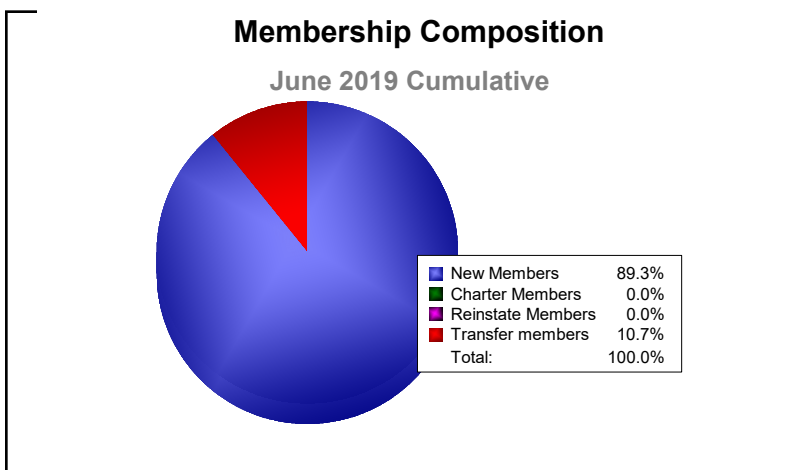

Year	New Clubs	Dropped Clubs	Gain/ Loss Clubs	New Members	Charter Members	Reinstate Members	Transfer Members	Total Member Added	Total Members Dropped	Gain/ Loss Members
2014-2015	0	0	0	25	0	0	2	27	-16	11
2015-2016	0	-1	-1	22	0	0	1	23	-42	-19
2016-2017	0	0	0	30	0	1	5	36	-26	10
2017-2018	0	0	0	26	0	0	0	26	-42	-16
2018-2019	0	0	0	25	0	0	3	28	-30	-2
<b>Average</b>	<b>0</b>	<b>0</b>	<b>0</b>	<b>26</b>	<b>0</b>	<b>0</b>	<b>2</b>	<b>28</b>	<b>-31</b>	<b>-3</b>

Year	New Clubs	Dropped Clubs	Gain/ Loss Clubs	New Members	Charter Members	Reinstate Members	Transfer Members	Total Member Added	Total Members Dropped	Gain/ Loss Members
2014-2015	0	-1	-1	73	0	5	5	83	-131	-48
2015-2016	0	-1	-1	85	1	12	2	100	-125	-25
2016-2017	0	0	0	104	0	2	2	108	-95	13
2017-2018	2	-1	1	72	52	3	3	130	-158	-28
2018-2019	1	-2	-1	64	29	10	9	112	-154	-42
<b>Average</b>	<b>1</b>	<b>-1</b>	<b>0</b>	<b>80</b>	<b>16</b>	<b>6</b>	<b>4</b>	<b>107</b>	<b>-133</b>	<b>-26</b>