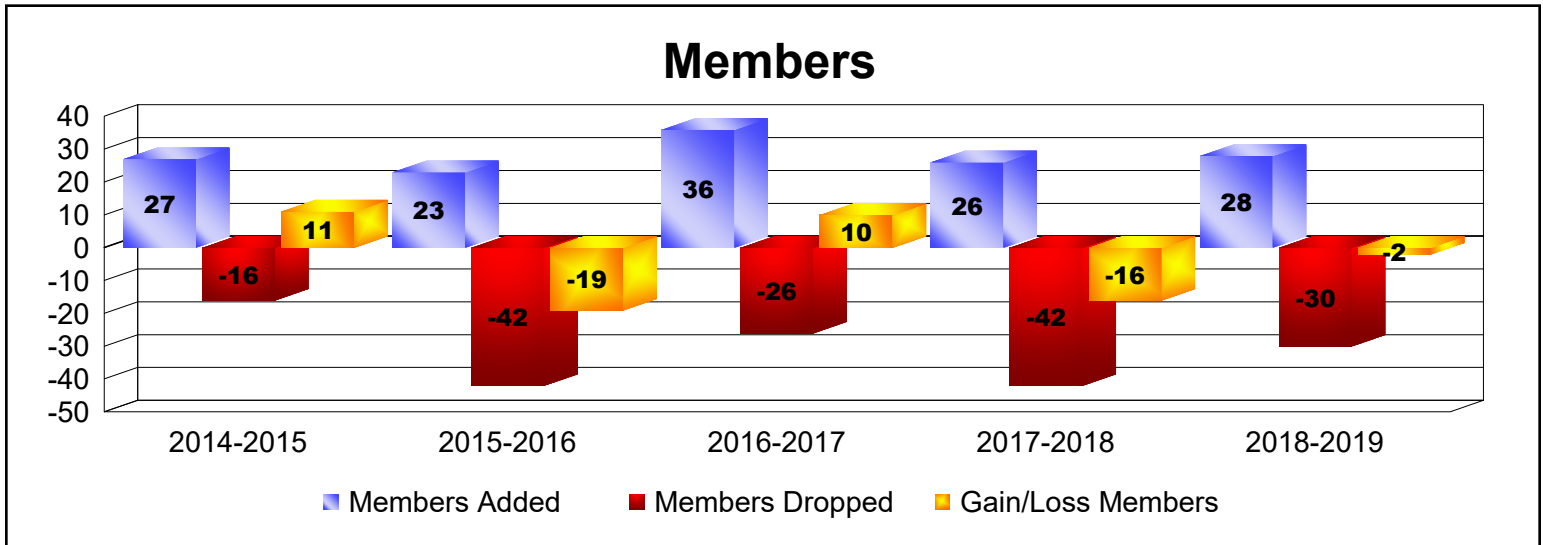

Year	New Clubs	Dropped Clubs	Gain/ Loss Clubs	New Members	Charter Members	Reinstate Members	Transfer Members	Total Member Added	Total Members Dropped	Gain/ Loss Members
2014-2015	0	0	0	25	0	0	2	27	-16	11
2015-2016	0	-1	-1	22	0	0	1	23	-42	-19
2016-2017	0	0	0	30	0	1	5	36	-26	10
2017-2018	0	0	0	26	0	0	0	26	-42	-16
2018-2019	0	0	0	25	0	0	3	28	-30	-2
<b>Average</b>	<b>0</b>	<b>0</b>	<b>0</b>	<b>26</b>	<b>0</b>	<b>0</b>	<b>2</b>	<b>28</b>	<b>-31</b>	<b>-3</b>

Year	New Clubs	Dropped Clubs	Gain/ Loss Clubs	New Members	Charter Members	Reinstate Members	Transfer Members	Total Member Added	Total Members Dropped	Gain/ Loss Members
2014-2015	0	-1	-1	73	0	5	5	83	-131	-48
2015-2016	0	-1	-1	85	1	12	2	100	-125	-25
2016-2017	0	0	0	104	0	2	2	108	-95	13
2017-2018	2	-1	1	72	52	3	3	130	-158	-28
2018-2019	1	-2	-1	64	29	10	9	112	-154	-42
<b>Average</b>	<b>1</b>	<b>-1</b>	<b>0</b>	<b>80</b>	<b>16</b>	<b>6</b>	<b>4</b>	<b>107</b>	<b>-133</b>	<b>-26</b>